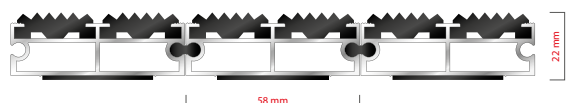

Ideal for: Coarse dirt

The weather-proof solution

Roll-over and drive-over capability: Wheelchairs, Prams, Hand and Light shopping trolleys

Aluminum coating: Fully anodized

Logo options: Logo engraving