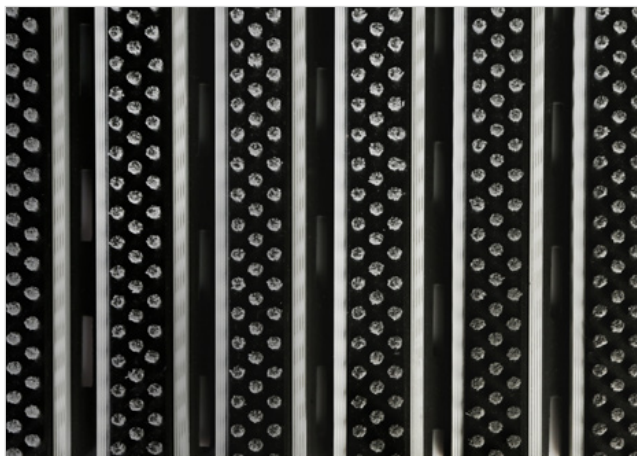

ZONE

HEIGHT (mm)

STILMAT MAGNAT

Lux Brush - open

Code: COB

MAGNAT aludoormat from STILMAT is the best value deal. It is like successful entrepreneur or investor, who knows what the right choice is. It is a modern design aluminum doormat, with 22 mm height. More space between profiles guarantee to collect more dirt. Ideal for medium pit depth for picking up coarse dirt. The thorough brushes for an extra cleaning effect. Suitable for outdoor use, for entrances with normal visitor frequency. Imagine your impressive entrance with MAGNAT STILMAT doormat.

Ideal for: Coarse dirt

The weather-proof solution

Roll-over and drive-over capability: Wheelchairs, Prams, Hand and Light shopping trolleys

Aluminum coating: Fully anodized

Logo options: Logo engraving

STILMAT MAGNAT

Lux Brush - open

Code: COB

Model	MAGNAT (Lux Brush)
Tread surface (inlay):	Lux brushes recessed, robust. Weather-proof
Colors:	Black, Grey
Ideal for	Coarse dirt
Version	Open system
Code	COB
Approx. height (mm)	22
Entrance position	Outdoors
Zones: I – II – III	Zone: I
Load	Normal
Footfall	Daily footfall up to 1000
Roll-over and drive-over capability:	Wheelchairs, Prams, Hand and Light shopping trolleys
Support chassis	Made from rigid aluminum with rubber sound insulation underlay
Aluminum material thickness (mm)	1.0
Connection	Strong and flexible PVC connection strip, the entire width
Standard profile clearance approx. (mm)	7.5 mm
Slip resistance	R 13 slip resistance as per DIN 51130
Max width/profile length for each individual section (mm):	6000
Max depth/walking depth for individual units (mm):	Any
Mat divisions as per factory standards or customer specifications	Recommended maximum mat weight of 45 kg
Depth for individual units (mm):	Cca 22
Stationary load kg/100cm ²	1500
Weight (kg/m ²)	Cca 18
Logo options	Logo engraving
Contact	STILMAT