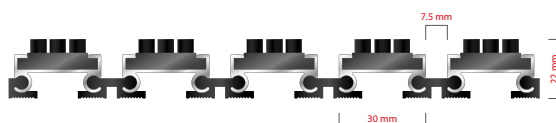

Ideal for: Coarse dirt

The weather-proof solution

Roll-over and drive-over capability: Wheelchairs, Prams, Hand and Light shopping trolleys

Aluminum coating: Fully anodized

Logo options: Logo engraving