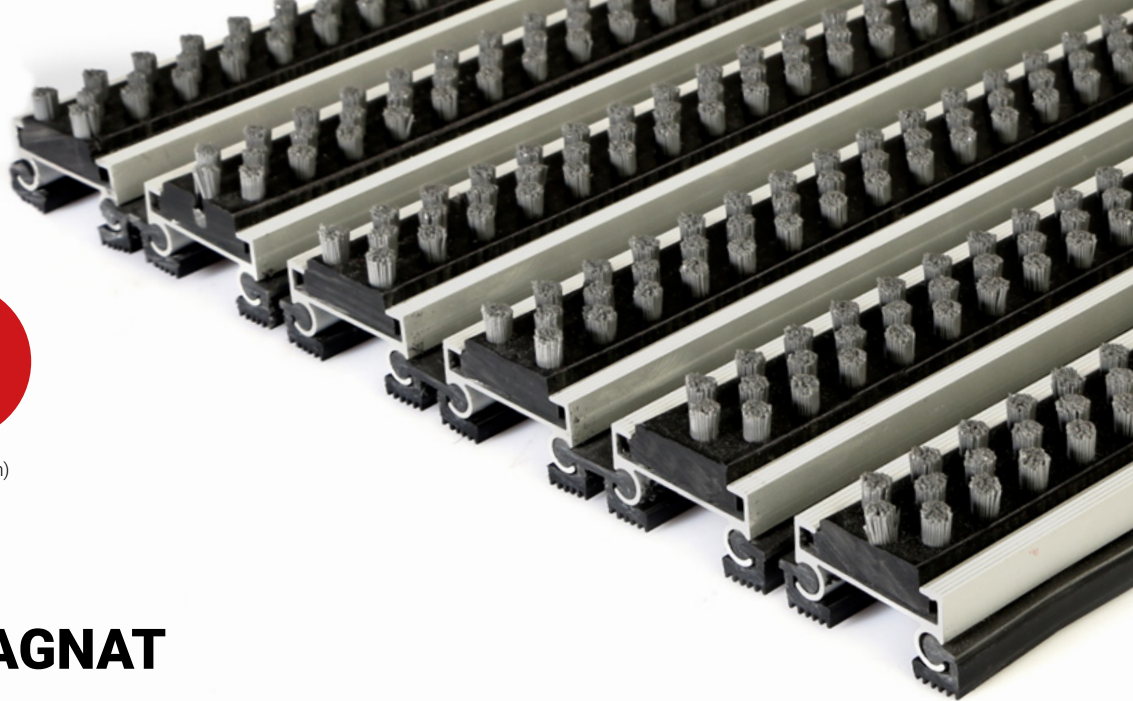

ZONE

HEIGHT (mm)

STILMAT MAGNAT

Lux Brush - open

Code: COB

MAGNAT aludoormat from STILMAT is the best value deal. It is like successful entrepreneur or investor, who knows what the right choice is. It is a modern design aluminum doormat, with 22 mm height. More space between profiles guarantee to collect more dirt. Ideal for medium pit depth for picking up coarse dirt. The thorough brushes for an extra cleaning effect. Suitable for outdoor use, for entrances with normal visitor frequency. Imagine your impressive entrance with MAGNAT STILMAT doormat.

Ideal for: Coarse dirt

The weather-proof solution

Roll-over and drive-over capability: Wheelchairs, Prams, Hand and Light shopping trolleys

Aluminum coating: Fully anodized

Logo options: Logo engraving

STILMAT MAGNAT

Lux Brush - open

Code: COB

Model	MAGNAT (Lux Brush)
Tread surface (inlay):	Lux brushes recessed, robust. Weather-proof
Colors:	Black, Grey
Ideal for	Coarse dirt
Version	Open system
Code	COB
Approx. height (mm)	22
Entrance position	Outdoors
Zones: I – II – III	Zone: I
Load	Normal
Footfall	Daily footfall up to 1000
Roll-over and drive-over capability:	Wheelchairs, Prams, Hand and Light shopping trolleys
Support chassis	Made from rigid aluminum with rubber sound insulation underlay
Aluminum material thickness (mm)	1.0
Connection	Strong and flexible PVC connection strip, the entire width
Standard profile clearance approx. (mm)	7.5 mm
Slip resistance	R 13 slip resistance as per DIN 51130
Max width/profile length for each individual section (mm):	6000
Max depth/walking depth for individual units (mm):	Any
Mat divisions as per factory standards or customer specifications	Recommended maximum mat weight of 45 kg
Depth for individual units (mm):	Cca 22
Stationary load kg/100cm ²	1500
Weight (kg/m ²)	Cca 18
Logo options	Logo engraving
Contact	STILMAT