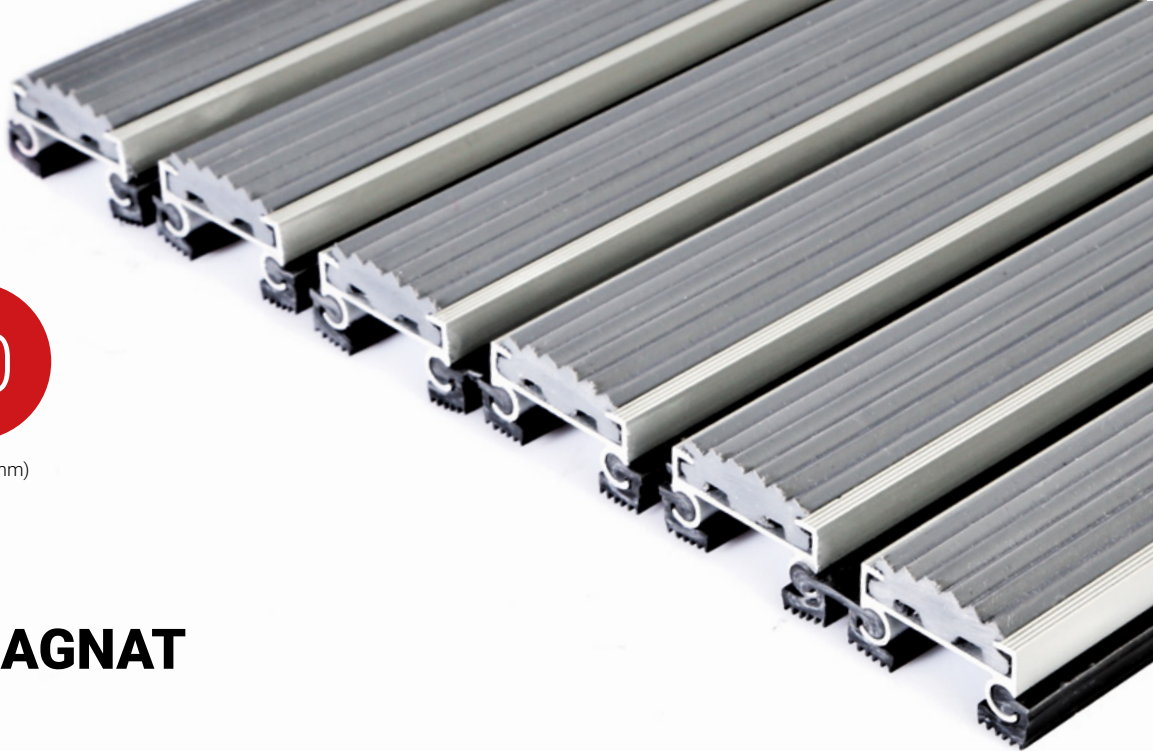

1
ZONE

20
HEIGHT (mm)

STILMAT MAGNAT

Rubber - open

Code: COR

MAGNAT aludoormat from STILMAT is the best value deal. It is like successful entrepreneur or investor, who knows what the right choice is. It is a modern design aluminum doormat, with 20 mm height and profiled rubber inserts. More space between profiles guarantee to collect more dirt. Ideal for medium pit depth for picking up coarse dirt. Suitable for outdoor use, for entrances with normal visitor frequency. Imagine your impressive entrance with MAGNAT STILMAT doormat.

Ideal for: Coarse dirt

The weather-proof solution

Roll-over and drive-over capability: Wheelchairs, Prams, Hand and Light shopping trolleys

Aluminum coating: Fully anodized

Logo options: Logo engraving

STILMAT MAGNAT

Rubber - open

Code: COR

Model	MAGNAT (Rubber)
Tread surface (inlay):	Profiled rubber inserts. Weather-proof
Ideal for	Coarse dirt
Colors:	Black, Grey, Brown...
Version	Open system
Code	COR
Approx. height (mm)	20
Entrance position	Outdoors
Zones: I II III	I
Load	Normal
Footfall	Daily footfall up to 1000
Roll-over and drive-over capability:	Wheelchairs, Prams, Hand and Light shopping trolleys
Support chassis	Made from rigid aluminum with rubber sound insulation underlay
Aluminum material thickness (mm)	1.0
Connection	Strong and flexible PVC connection strip, the entire width
Standard profile clearance approx. (mm)	7.5 mm
Slip resistance	R 9 slip resistance as per DIN 51130
Max width/profile length for each individual section (mm):	6000
Max depth/walking depth for individual units (mm):	Any
Mat divisions as per factory standards or customer specifications	Recommended maximum mat weight of 45 kg
Depth for individual units (mm):	Cca 20
Stationary load kg/100cm ²	1500
Weight (kg/m ²)	Cca 18
Logo options	Logo engraving, rubber logo, LED logo
Contact	STILMAT