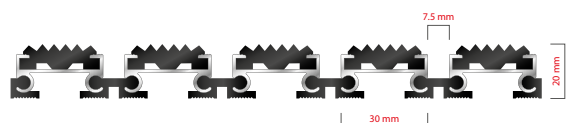

1
ZONE

20
HEIGHT (mm)

STILMAT MAGNAT

Rubber - open

Code: COR

MAGNAT aludoormat from STILMAT is the best value deal. It is like successful entrepreneur or investor, who knows what the right choice is. It is a modern design aluminum doormat, with 20 mm height and profiled rubber inserts. More space between profiles guarantee to collect more dirt. Ideal for medium pit depth for picking up coarse dirt. Suitable for outdoor use, for entrances with normal visitor frequency. Imagine your impressive entrance with MAGNAT STILMAT doormat.

Ideal for: Coarse dirt

The weather-proof solution

Roll-over and drive-over capability: Wheelchairs, Prams, Hand and Light shopping trolleys

Aluminum coating: Fully anodized

Logo options: Logo engraving

STILMAT MAGNAT

Rubber - open

Code: COR

Model	MAGNAT (Rubber)
Tread surface (inlay):	Profiled rubber inserts. Weather-proof
Ideal for	Coarse dirt
Colors:	Black, Grey, Brown...
Version	Open system
Code	COR
Approx. height (mm)	20
Entrance position	Outdoors
Zones: I II III	I
Load	Normal
Footfall	Daily footfall up to 1000
Roll-over and drive-over capability:	Wheelchairs, Prams, Hand and Light shopping trolleys
Support chassis	Made from rigid aluminum with rubber sound insulation underlay
Aluminum material thickness (mm)	1.0
Connection	Strong and flexible PVC connection strip, the entire width
Standard profile clearance approx. (mm)	7.5 mm
Slip resistance	R 9 slip resistance as per DIN 51130
Max width/profile length for each individual section (mm):	6000
Max depth/walking depth for individual units (mm):	Any
Mat divisions as per factory standards or customer specifications	Recommended maximum mat weight of 45 kg
Depth for individual units (mm):	Cca 20
Stationary load kg/100cm ²	1500
Weight (kg/m ²)	Cca 18
Logo options	Logo engraving, rubber logo, LED logo
Contact	STILMAT