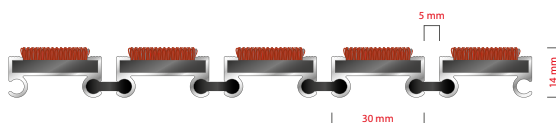

3
ZONE

14
HEIGHT (mm)

STILMAT MOGUL

Carpet - open

Code: MOC

Mogul is economical aludoormat , which will fulfill your expectations for any entrance with low visitor frequency. It is a modern design aluminum doormat, with 14 mm height. Ideal for medium pit depth for picking up fine dirt and moisture, with high quality dust control carpet. Suitable for internal use, for entrances with normal visitor frequency. Imagine your impressive entrance with MOGUL STILMAT doormat.

STILMAT MOGUL

Carpet - open

Code: MOC

Model	MOGUL (Carpet)
Tread surface (inlay):	High quality dust control carpet, durable and luxurious character. Made from 100% Polyamide. Weather-proof
Ideal for	Fine dirt and moisture
Colors:	Black, Grey, Brown...
Version	Open system
Code	MOC
Approx. height (mm)	14
Entrance position	Indoors
Zones: I – II - III	Zone: III
Load	Normal
Footfall	Daily footfall up to 1000
Roll-over and drive-over capability:	Wheelchairs, Prams, Hand and Light shopping trolleys
Support chassis	Made from rigid aluminum, no under rubber
Aluminum material thickness (mm)	1.0
Connection	Strong and flexible PVC connection strip, the entire width
Standard profile clearance approx. (mm)	5 mm (optional 3mm for automatic/revolving doors)
Slip resistance	R 11 slip resistance as per DIN 51130
Max width/profile length for each individual section (mm):	6000
Max depth/walking depth for individual units (mm):	Any
Mat divisions as per factory standards or customer specifications	Recommended maximum mat weight of 45 kg
Depth for individual units (mm):	Cca 14
Stationary load kg/100cm ²	1500
Weight (kg/m ²)	Cca 15
Logo options	Logo engraving
Contact	STILMAT