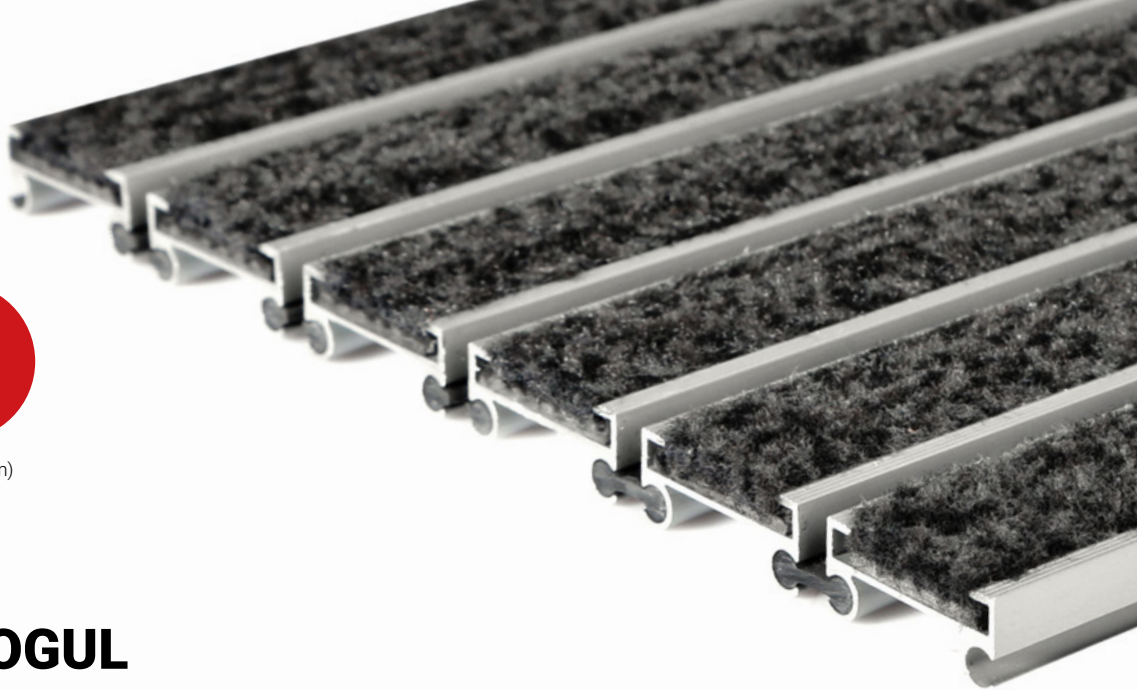

3
ZONE

14
HEIGHT (mm)

STILMAT MOGUL

Carpet - open

Code: MOC

Mogul is economical aludoormat , which will fulfill your expectations for any entrance with low visitor frequency. It is a modern design aluminum doormat, with 14 mm height. Ideal for medium pit depth for picking up fine dirt and moisture, with high quality dust control carpet. Suitable for internal use, for entrances with normal visitor frequency. Imagine your impressive entrance with MOGUL STILMAT doormat.

Ideal for: Fine dirt and moisture

The weather-proof solution

Roll-over and drive-over capability: Wheelchairs, Prams, Hand and Light shopping trolleys

Aluminum coating: Fully anodized

Logo options: Logo engraving

STILMAT MOGUL

Carpet - open

Code: MOC

Model	MOGUL (Carpet)
Tread surface (inlay):	High quality dust control carpet, durable and luxurious character. Made from 100% Polyamide. Weather-proof
Ideal for	Fine dirt and moisture
Colors:	Black, Grey, Brown...
Version	Open system
Code	MOC
Approx. height (mm)	14
Entrance position	Indoors
Zones: I – II - III	Zone: III
Load	Normal
Footfall	Daily footfall up to 1000
Roll-over and drive-over capability:	Wheelchairs, Prams, Hand and Light shopping trolleys
Support chassis	Made from rigid aluminum, no under rubber
Aluminum material thickness (mm)	1.0
Connection	Strong and flexible PVC connection strip, the entire width
Standard profile clearance approx. (mm)	5 mm (optional 3mm for automatic/revolving doors)
Slip resistance	R 11 slip resistance as per DIN 51130
Max width/profile length for each individual section (mm):	6000
Max depth/walking depth for individual units (mm):	Any
Mat divisions as per factory standards or customer specifications	Recommended maximum mat weight of 45 kg
Depth for individual units (mm):	Cca 14
Stationary load kg/100cm ²	1500
Weight (kg/m ²)	Cca 15
Logo options	Logo engraving
Contact	STILMAT