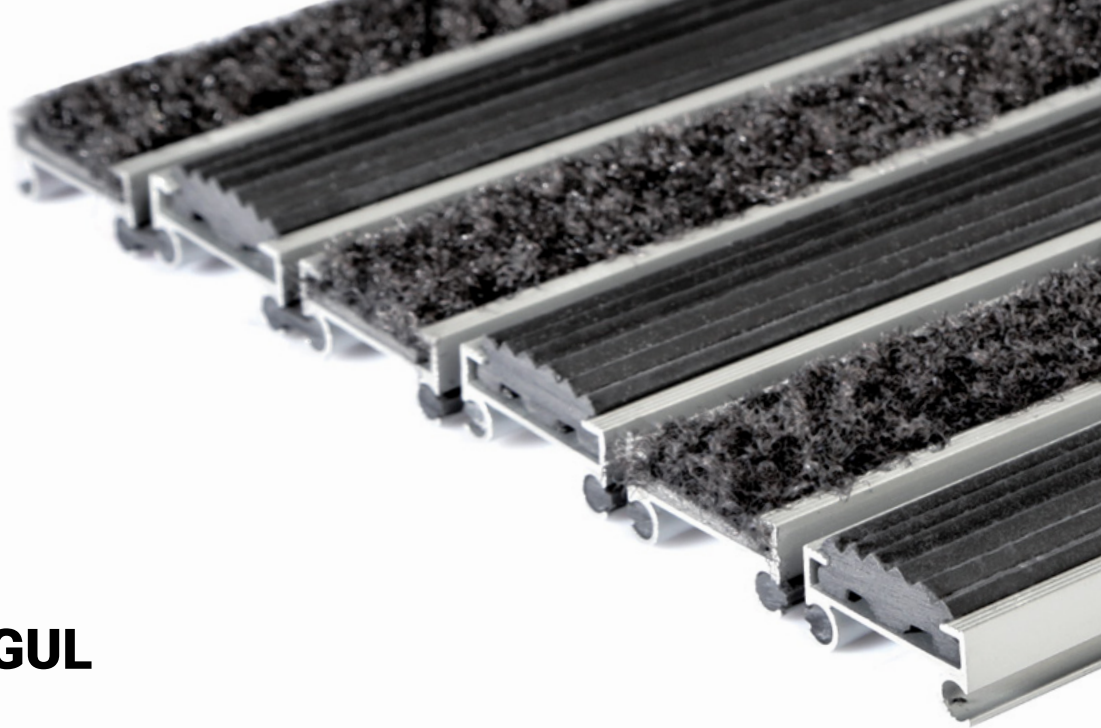

2
ZONE

16
HEIGHT (mm)

STILMAT MOGUL

Rubber/Carpet - open

Code: MORC

Mogul is economical aludoormat , which will fulfill your expectations for any entrance with low visitor frequency. It is a modern design aluminum doormat, with 16 mm height, profiled rubber inserts and high quality dust control carpet. Ideal for medium pit depth for picking up coarse dirt, fine dirt and moisture. Suitable for internal use, for entrances with normal visitor frequency. Imagine your impressive entrance with MOGUL STILMAT doormat.

STILMAT MOGUL

Rubber/Carpet - open

Code: MORC

Model	MOGUL (Rubber & Carpet)
Tread surface (inlay):	Profiled rubber inserts and high quality dust control carpet, durable and luxurious character. Made from 100% Polyamide. Weather-proof
Ideal for	Coarse dirt, fine dirt and moisture
Colors:	Black, Grey, Brown...
Version	Open system
Code	MORC
Approx. height (mm)	16
Entrance position	Covered outdoor areas, gateways, passages
Zones: I – II - III	Zone: II
Load	Normal
Footfall	Daily footfall up to 1000
Roll-over and drive-over capability:	Wheelchairs, Prams, Hand and Light shopping trolleys
Support chassis	Made from rigid aluminum, no under rubber
Aluminum material thickness (mm)	1.0
Connection	Strong and flexible PVC connection strip, the entire width
Standard profile clearance approx. (mm)	5 mm (optional 3mm for automatic/revolving doors)
Slip resistance	R 10 slip resistance as per DIN 51130
Max width/profile length for each individual section (mm):	6000
Max depth/walking depth for individual units (mm):	Any
Mat divisions as per factory standards or customer specifications	Recommended maximum mat weight of 45 kg
Depth for individual units (mm):	Cca 16
Stationary load kg/100cm ²	1500
Weight (kg/m ²)	Cca 15
Logo options	Logo engraving
Contact	STILMAT