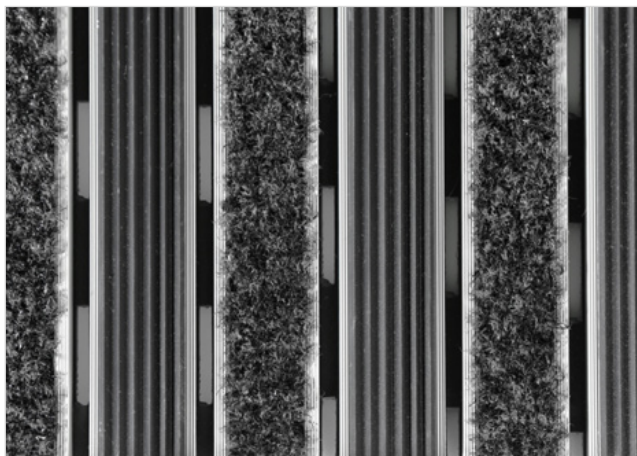

2
ZONE

16
HEIGHT (mm)

STILMAT MOGUL

Rubber/Carpet - open

Code: MORC

Mogul is economical aludoormat , which will fulfill your expectations for any entrance with low visitor frequency. It is a modern design aluminum doormat, with 16 mm height, profiled rubber inserts and high quality dust control carpet. Ideal for medium pit depth for picking up coarse dirt, fine dirt and moisture. Suitable for internal use, for entrances with normal visitor frequency. Imagine your impressive entrance with MOGUL STILMAT doormat.

STILMAT MOGUL

Rubber/Carpet - open

Code: MORC

Model	MOGUL (Rubber & Carpet)
Tread surface (inlay):	Profiled rubber inserts and high quality dust control carpet, durable and luxurious character. Made from 100% Polyamide. Weather-proof
Ideal for	Coarse dirt, fine dirt and moisture
Colors:	Black, Grey, Brown...
Version	Open system
Code	MORC
Approx. height (mm)	16
Entrance position	Covered outdoor areas, gateways, passages
Zones: I – II - III	Zone: II
Load	Normal
Footfall	Daily footfall up to 1000
Roll-over and drive-over capability:	Wheelchairs, Prams, Hand and Light shopping trolleys
Support chassis	Made from rigid aluminum, no under rubber
Aluminum material thickness (mm)	1.0
Connection	Strong and flexible PVC connection strip, the entire width
Standard profile clearance approx. (mm)	5 mm (optional 3mm for automatic/revolving doors)
Slip resistance	R 10 slip resistance as per DIN 51130
Max width/profile length for each individual section (mm):	6000
Max depth/walking depth for individual units (mm):	Any
Mat divisions as per factory standards or customer specifications	Recommended maximum mat weight of 45 kg
Depth for individual units (mm):	Cca 16
Stationary load kg/100cm ²	1500
Weight (kg/m ²)	Cca 15
Logo options	Logo engraving
Contact	STILMAT