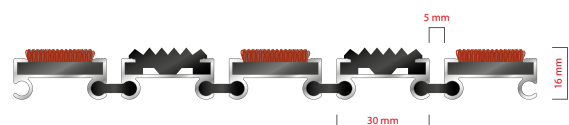

2
ZONE

16
HEIGHT (mm)

STILMAT MOGUL

Rubber/Carpet - open

Code: MORC

Mogul is economical aludoormat , which will fulfill your expectations for any entrance with low visitor frequency. It is a modern design aluminum doormat, with 16 mm height, profiled rubber inserts and high quality dust control carpet. Ideal for medium pit depth for picking up coarse dirt, fine dirt and moisture. Suitable for internal use, for entrances with normal visitor frequency. Imagine your impressive entrance with MOGUL STILMAT doormat.

STILMAT MOGUL

Rubber/Carpet - open

Code: MORC

Model	MOGUL (Rubber & Carpet)
Tread surface (inlay):	Profiled rubber inserts and high quality dust control carpet, durable and luxurious character. Made from 100% Polyamide. Weather-proof
Ideal for	Coarse dirt, fine dirt and moisture
Colors:	Black, Grey, Brown...
Version	Open system
Code	MORC
Approx. height (mm)	16
Entrance position	Covered outdoor areas, gateways, passages
Zones: I – II - III	Zone: II
Load	Normal
Footfall	Daily footfall up to 1000
Roll-over and drive-over capability:	Wheelchairs, Prams, Hand and Light shopping trolleys
Support chassis	Made from rigid aluminum, no under rubber
Aluminum material thickness (mm)	1.0
Connection	Strong and flexible PVC connection strip, the entire width
Standard profile clearance approx. (mm)	5 mm (optional 3mm for automatic/revolving doors)
Slip resistance	R 10 slip resistance as per DIN 51130
Max width/profile length for each individual section (mm):	6000
Max depth/walking depth for individual units (mm):	Any
Mat divisions as per factory standards or customer specifications	Recommended maximum mat weight of 45 kg
Depth for individual units (mm):	Cca 16
Stationary load kg/100cm ²	1500
Weight (kg/m ²)	Cca 15
Logo options	Logo engraving
Contact	STILMAT