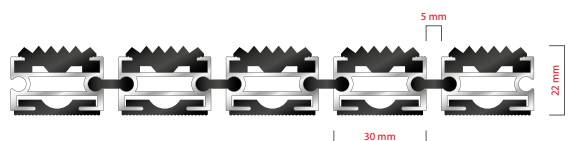

Ideal for: Coarse dirt

The weather-proof solution

Roll-over and drive-over capability: Wheelchairs, Prams, Hand and Light shopping trolleys

Aluminum coating: Fully anodized

Logo options: Logo engraving