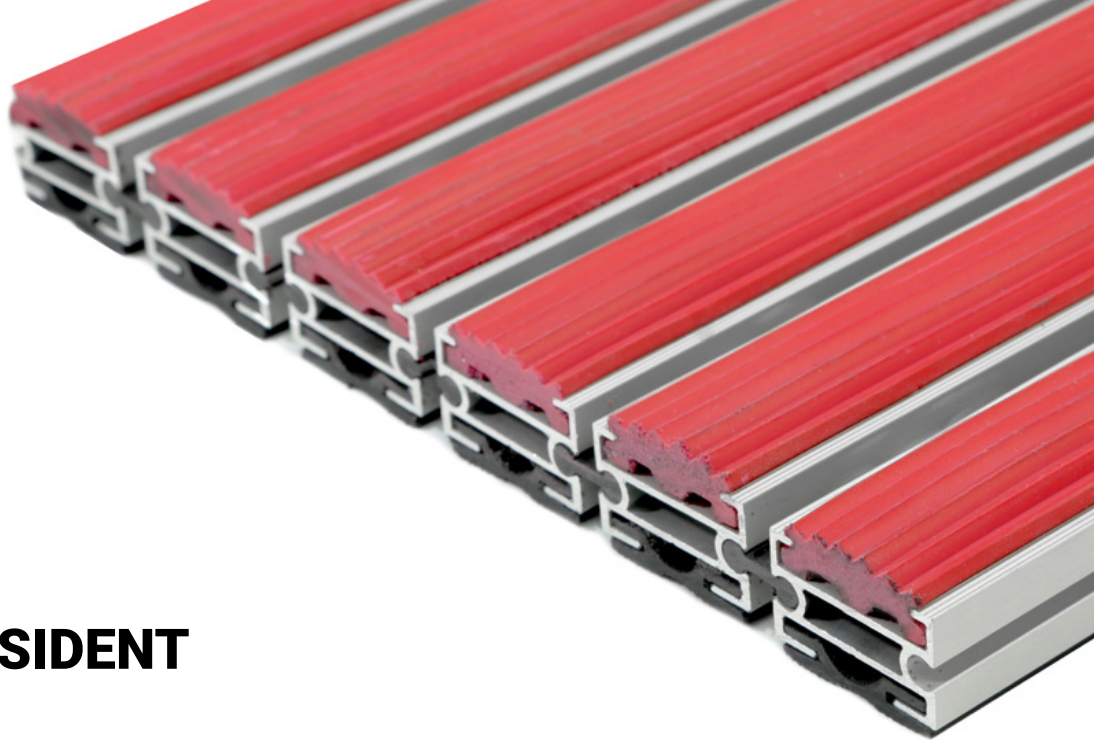

1
ZONE

22
HEIGHT (mm)

STILMAT PRESIDENT

Rubber - open

Code: SOR

The PRESIDENT of all aluminum doormats. Basic model from which everything starts. Proven design, rigid profiles. Imagine your impressive entrance with PRESIDENT STILMAT doormat. Suitable for outdoor use and for heavy frequency of passengers. This model is with profiled rubber inserts, ideal for picking up coarse dirt. Anodized aluminum doormat model with 22mm height. The weather-proof solution among the robust solution. Flexible roll-up, extremely hard-wearing entrance mats produced to fit width and walking depth specifications perfectly.

Rubber - open

Code: SOR

Model	PRESIDENT (Rubber)
Tread surface (inlay):	Profiled rubber inserts. Weather-proof
Ideal for	Coarse dirt
Colors:	Black, Grey, Brown...
Version	Open system
Code	SOR
Approx. height (mm)	22
Entrance position	Outdoors
Zones: I – II – III	Zone: I
Load	Heavy
Footfall	Daily footfall of 2000 and up
Roll-over and drive-over capability:	Wheelchairs, Prams, Hand and Light shopping trolleys
Support chassis	Made from rigid anodized aluminum with rubber sound insulation underlay
Aluminum coating:	Fully anodized, to increase resistance to corrosion and wear. More aesthetically pleasing finish and harder surface than pure aluminum.
Aluminum material thickness (mm)	1.2
Connection	Strong and flexible PVC connection strip, the entire width
Standard profile clearance approx. (mm)	5 mm (or 3mm for automatic/revolving doors)
Slip resistance	R 9 slip resistance as per DIN 51130
Max width/profile length for each individual section (mm):	6000
Max depth/walking depth for individual units (mm):	Any
Mat divisions as per factory standards or customer specifications	Recommended maximum mat weight of 45 kg
Depth for individual units (mm):	Cca 22
Stationary load kg/100cm ²	2200
Weight (kg/m ²)	Cca 20
Logo options	Logo engraving, rubber logo, LED logo
Contact	STILMAT