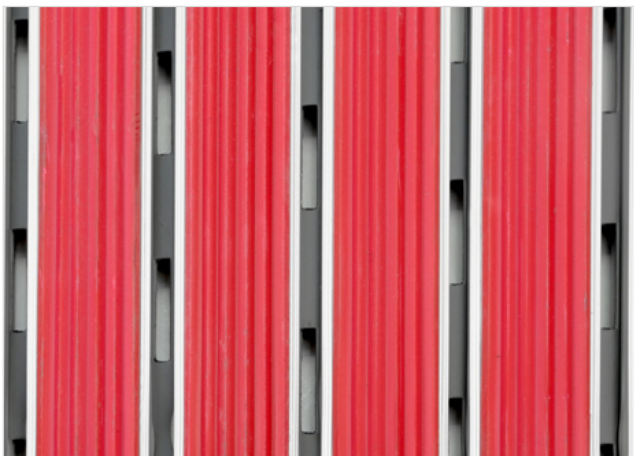

1
ZONE

22
HEIGHT (mm)

STILMAT PRESIDENT

Rubber - open

Code: SOR

The PRESIDENT of all aluminum doormats. Basic model from which everything starts. Proven design, rigid profiles. Imagine your impressive entrance with PRESIDENT STILMAT doormat. Suitable for outdoor use and for heavy frequency of passengers. This model is with profiled rubber inserts, ideal for picking up coarse dirt. Anodized aluminum doormat model with 22mm height. The weather-proof solution among the robust solution. Flexible roll-up, extremely hard-wearing entrance mats produced to fit width and walking depth specifications perfectly.

Rubber - open

Code: SOR

Model	PRESIDENT (Rubber)
Tread surface (inlay):	Profiled rubber inserts. Weather-proof
Ideal for	Coarse dirt
Colors:	Black, Grey, Brown...
Version	Open system
Code	SOR
Approx. height (mm)	22
Entrance position	Outdoors
Zones: I – II – III	Zone: I
Load	Heavy
Footfall	Daily footfall of 2000 and up
Roll-over and drive-over capability:	Wheelchairs, Prams, Hand and Light shopping trolleys
Support chassis	Made from rigid anodized aluminum with rubber sound insulation underlay
Aluminum coating:	Fully anodized, to increase resistance to corrosion and wear. More aesthetically pleasing finish and harder surface than pure aluminum.
Aluminum material thickness (mm)	1.2
Connection	Strong and flexible PVC connection strip, the entire width
Standard profile clearance approx. (mm)	5 mm (or 3mm for automatic/revolving doors)
Slip resistance	R 9 slip resistance as per DIN 51130
Max width/profile length for each individual section (mm):	6000
Max depth/walking depth for individual units (mm):	Any
Mat divisions as per factory standards or customer specifications	Recommended maximum mat weight of 45 kg
Depth for individual units (mm):	Cca 22
Stationary load kg/100cm ²	2200
Weight (kg/m ²)	Cca 20
Logo options	Logo engraving, rubber logo, LED logo
Contact	STILMAT