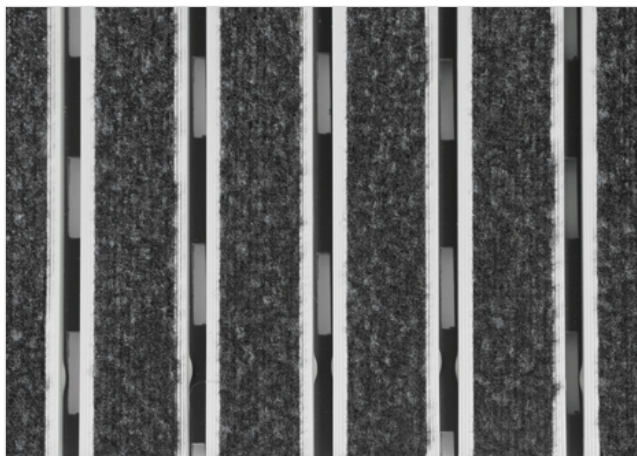

3
ZONE

15
HEIGHT (mm)

STILMAT ROYAL

Carpet - open

Code: ROB

ROYAL is our popular model with noble style. Closely related to some higher models. Imagine your impressive entrance with ROYAL STILMAT doormat. Suitable for internal use and for normal or heavy frequency of passengers. This model is with high quality dust control carpet ideal for picking up fine dirt and moisture. Anodized aluminum doormat model with 15mm height. The weather-proof solution among the robust solution. Flexible roll-up, extremely hard-wearing entrance mats produced to fit width and walking depth specifications perfectly.

STILMAT ROYAL

Carpet - open

Code: ROB

Model	ROYAL (Carpet)
Tread surface (inlay):	High quality dust control carpet, durable and luxurious character. Made from 100% Polyamide. Weather-proof
Ideal for	Fine dirt and moisture
Colors:	Black, Grey, Brown...
Version	Open system
Code	ROC
Approx. height (mm)	15
Entrance position	Indoors
Zones: I – II - III	Zone: III
Load	Normal/Heavy
Footfall	Daily footfall up to 1500
Roll-over and drive-over capability:	Wheelchairs, Prams, Hand and Light shopping trolleys
Support chassis	Made from rigid anodized aluminum with rubber sound insulation underlay
Aluminum coating:	Fully anodized, to increase resistance to corrosion and wear. More aesthetically pleasing finish and harder surface than pure aluminum.
Aluminum material thickness (mm)	1.2
Connection	Strong and flexible PVC connection strip, the entire width
Standard profile clearance approx. (mm)	5 mm (or 3mm for automatic/revolving doors)
Slip resistance	R 11 slip resistance as per DIN 51130
Max width/profile length for each individual section (mm):	6000
Max depth/walking depth for individual units (mm):	Any
Mat divisions as per factory standards or customer specifications	Recommended maximum mat weight of 45 kg
Depth for individual units (mm):	Cca 15
Stationary load kg/100cm ²	2200
Weight (kg/m ²)	Cca 16
Logo options	Logo engraving
Contact	STILMAT