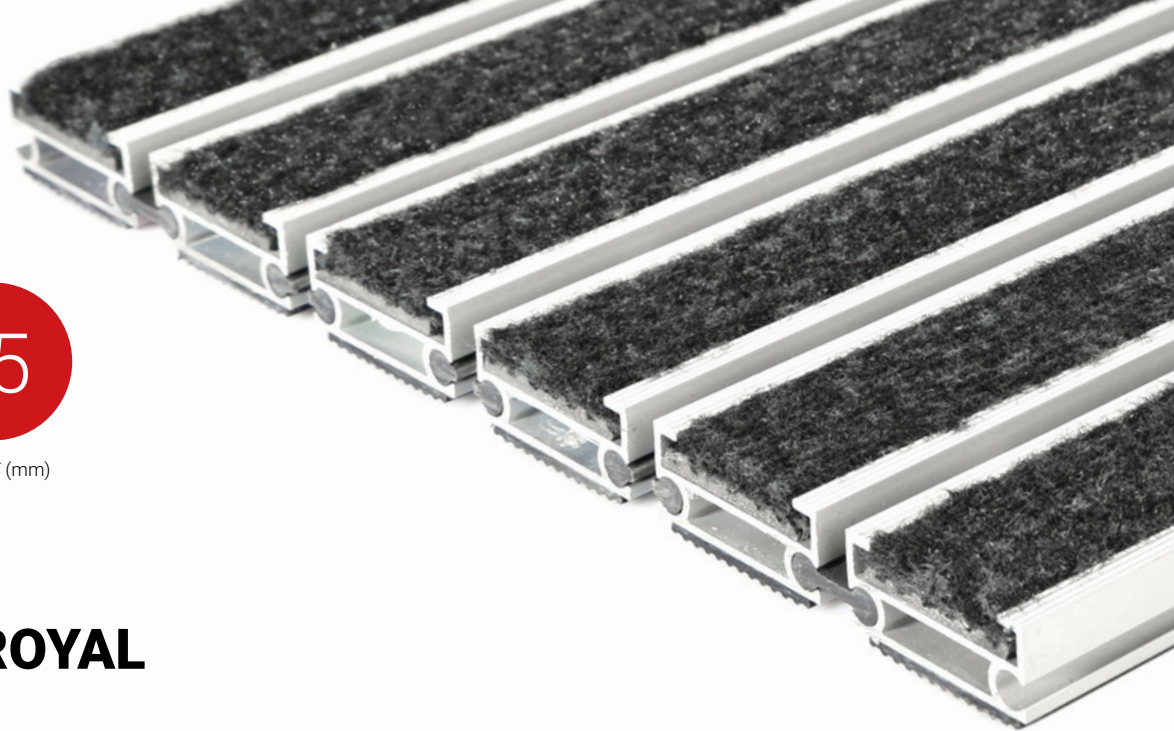

3
ZONE

15
HEIGHT (mm)

STILMAT ROYAL

Carpet - open

Code: ROB

ROYAL is our popular model with noble style. Closely related to some higher models. Imagine your impressive entrance with ROYAL STILMAT doormat. Suitable for internal use and for normal or heavy frequency of passengers. This model is with high quality dust control carpet ideal for picking up fine dirt and moisture. Anodized aluminum doormat model with 15mm height. The weather-proof solution among the robust solution. Flexible roll-up, extremely hard-wearing entrance mats produced to fit width and walking depth specifications perfectly.

STILMAT ROYAL

Carpet - open

Code: ROB

Model	ROYAL (Carpet)
Tread surface (inlay):	High quality dust control carpet, durable and luxurious character. Made from 100% Polyamide. Weather-proof
Ideal for	Fine dirt and moisture
Colors:	Black, Grey, Brown...
Version	Open system
Code	ROC
Approx. height (mm)	15
Entrance position	Indoors
Zones: I – II - III	Zone: III
Load	Normal/Heavy
Footfall	Daily footfall up to 1500
Roll-over and drive-over capability:	Wheelchairs, Prams, Hand and Light shopping trolleys
Support chassis	Made from rigid anodized aluminum with rubber sound insulation underlay
Aluminum coating:	Fully anodized, to increase resistance to corrosion and wear. More aesthetically pleasing finish and harder surface than pure aluminum.
Aluminum material thickness (mm)	1.2
Connection	Strong and flexible PVC connection strip, the entire width
Standard profile clearance approx. (mm)	5 mm (or 3mm for automatic/revolving doors)
Slip resistance	R 11 slip resistance as per DIN 51130
Max width/profile length for each individual section (mm):	6000
Max depth/walking depth for individual units (mm):	Any
Mat divisions as per factory standards or customer specifications	Recommended maximum mat weight of 45 kg
Depth for individual units (mm):	Cca 15
Stationary load kg/100cm ²	2200
Weight (kg/m ²)	Cca 16
Logo options	Logo engraving
Contact	STILMAT