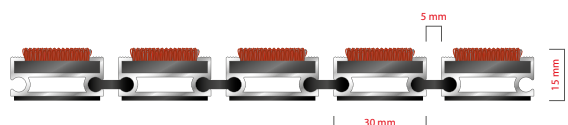

3
ZONE

15
HEIGHT (mm)

STILMAT ROYAL

Carpet - open

Code: ROB

ROYAL is our popular model with noble style. Closely related to some higher models. Imagine your impressive entrance with ROYAL STILMAT doormat. Suitable for internal use and for normal or heavy frequency of passengers. This model is with high quality dust control carpet ideal for picking up fine dirt and moisture. Anodized aluminum doormat model with 15mm height. The weather-proof solution among the robust solution. Flexible roll-up, extremely hard-wearing entrance mats produced to fit width and walking depth specifications perfectly.

STILMAT ROYAL

Carpet - open

Code: ROB

Model	ROYAL (Carpet)
Tread surface (inlay):	High quality dust control carpet, durable and luxurious character. Made from 100% Polyamide. Weather-proof
Ideal for	Fine dirt and moisture
Colors:	Black, Grey, Brown...
Version	Open system
Code	ROC
Approx. height (mm)	15
Entrance position	Indoors
Zones: I – II - III	Zone: III
Load	Normal/Heavy
Footfall	Daily footfall up to 1500
Roll-over and drive-over capability:	Wheelchairs, Prams, Hand and Light shopping trolleys
Support chassis	Made from rigid anodized aluminum with rubber sound insulation underlay
Aluminum coating:	Fully anodized, to increase resistance to corrosion and wear. More aesthetically pleasing finish and harder surface than pure aluminum.
Aluminum material thickness (mm)	1.2
Connection	Strong and flexible PVC connection strip, the entire width
Standard profile clearance approx. (mm)	5 mm (or 3mm for automatic/revolving doors)
Slip resistance	R 11 slip resistance as per DIN 51130
Max width/profile length for each individual section (mm):	6000
Max depth/walking depth for individual units (mm):	Any
Mat divisions as per factory standards or customer specifications	Recommended maximum mat weight of 45 kg
Depth for individual units (mm):	Cca 15
Stationary load kg/100cm ²	2200
Weight (kg/m ²)	Cca 16
Logo options	Logo engraving
Contact	STILMAT