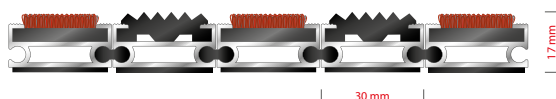

STILMAT ROYAL

Rubber/Carpet - closed

Code: RCRC

Model	ROYAL (Rubber & Carpet)
Tread surface (inlay):	Profiled rubber inserts and high quality dust control carpet, durable and luxurious character. Made from 100% Polyamide. Weather-proof
Ideal for	Coarse dirt, fine dirt and moisture
Colors:	Black, Grey, Brown...
Version	Closed system
Code	RCRC
Approx. height (mm)	17
Entrance position	Covered outdoor areas, gateways, passages
Zones: I – II - III	Zone: II
Load	Normal/Heavy
Footfall	Daily footfall up to 1500
Roll-over and drive-over capability:	Wheelchairs, Prams, Hand and Light shopping trolleys
Support chassis	Made from rigid anodized aluminum with rubber sound insulation underlay
Aluminum coating:	Fully anodized, to increase resistance to corrosion and wear. More aesthetically pleasing finish and harder surface than pure aluminum.
Aluminum material thickness (mm)	1.2
Connection	Strong PVC connection strip, the entire width
Standard profile clearance approx. (mm)	0 mm closed system
Slip resistance	R 10 slip resistance as per DIN 51130
Max width/profile length for each individual section (mm):	6000
Max depth/walking depth for individual units (mm):	Any
Mat divisions as per factory standards or customer specifications	Recommended maximum mat weight of 45 kg
Depth for individual units (mm):	Cca 17
Stationary load kg/100cm ²	2200
Weight (kg/m ²)	Cca 20
Logo options	Logo engraving
Contact	STILMAT