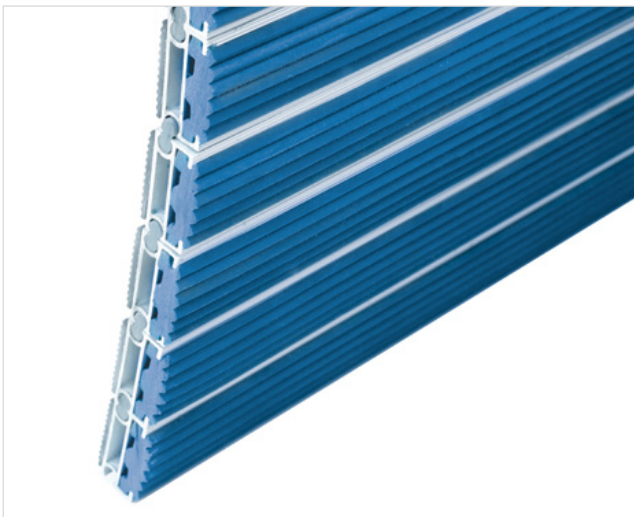

1
ZONE

17
HEIGHT (mm)

STILMAT ROYAL

Rubber - closed

Code: RCR

ROYAL is our popular model with noble style. Closely related to some higher models. The alternative system with closed design. Imagine your impressive entrance with ROYAL STILMAT doormat. Suitable for outdoor use and for normal or heavy frequency of passengers. Ideal for middle pit depth for picking up coarse dirt. Anodized aluminum doormat model with 17mm height and profiled rubber inserts. The weather-proof solution among the robust solution.

STILMAT ROYAL

Rubber - closed

Code: RCR

Model	ROYAL (Rubber)
Tread surface (inlay):	Profiled rubber inserts. Weather-proof
Ideal for	Coarse dirt
Colors:	Black, Grey, Brown...
Version	Closed system
Code	RCR
Approx. height (mm)	17
Entrance position	Outdoors
Zones: I – II - III	Zone: I
Load	Heavy
Footfall	Daily footfall up to 1500
Roll-over and drive-over capability:	Wheelchairs, Prams, Hand and Light shopping trolleys
Support chassis	Made from rigid anodized aluminum with rubber sound insulation underlay
Aluminum coating:	Fully anodized, to increase resistance to corrosion and wear. More aesthetically pleasing finish and harder surface than pure aluminum.
Aluminum material thickness (mm)	1.2
Connection	Strong PVC connection strip, the entire width
Standard profile clearance approx. (mm)	0 mm closed system
Slip resistance	R 9 slip resistance as per DIN 51130
Max width/profile length for each individual section (mm):	6000
Max depth/walking depth for individual units (mm):	Any
Mat divisions as per factory standards or customer specifications	Recommended maximum mat weight of 45 kg
Depth for individual units (mm):	Cca 17
Stationary load kg/100cm ²	2200
Weight (kg/m ²)	Cca 20
Logo options	Logo engraving, rubber logo, LED logo
Contact	STILMAT