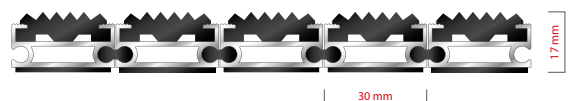

1
ZONE

17
HEIGHT (mm)

STILMAT ROYAL

Rubber - closed

Code: RCR

ROYAL is our popular model with noble style. Closely related to some higher models. The alternative system with closed design. Imagine your impressive entrance with ROYAL STILMAT doormat. Suitable for outdoor use and for normal or heavy frequency of passengers. Ideal for middle pit depth for picking up coarse dirt. Anodized aluminum doormat model with 17mm height and profiled rubber inserts. The weather-proof solution among the robust solution.

STILMAT ROYAL

Rubber - closed

Code: RCR

Model	ROYAL (Rubber)
Tread surface (inlay):	Profiled rubber inserts. Weather-proof
Ideal for	Coarse dirt
Colors:	Black, Grey, Brown...
Version	Closed system
Code	RCR
Approx. height (mm)	17
Entrance position	Outdoors
Zones: I – II - III	Zone: I
Load	Heavy
Footfall	Daily footfall up to 1500
Roll-over and drive-over capability:	Wheelchairs, Prams, Hand and Light shopping trolleys
Support chassis	Made from rigid anodized aluminum with rubber sound insulation underlay
Aluminum coating:	Fully anodized, to increase resistance to corrosion and wear. More aesthetically pleasing finish and harder surface than pure aluminum.
Aluminum material thickness (mm)	1.2
Connection	Strong PVC connection strip, the entire width
Standard profile clearance approx. (mm)	0 mm closed system
Slip resistance	R 9 slip resistance as per DIN 51130
Max width/profile length for each individual section (mm):	6000
Max depth/walking depth for individual units (mm):	Any
Mat divisions as per factory standards or customer specifications	Recommended maximum mat weight of 45 kg
Depth for individual units (mm):	Cca 17
Stationary load kg/100cm ²	2200
Weight (kg/m ²)	Cca 20
Logo options	Logo engraving, rubber logo, LED logo
Contact	STILMAT