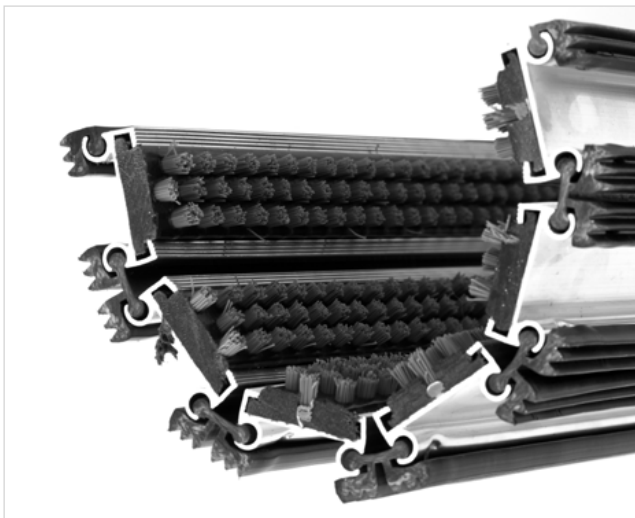

ZONE

HEIGHT (mm)

STILMAT EXECUTIVE

Lux Brush - open

Code: EOB

EXECUTIVE aludoormat from STILMAT is a top value deal. Like its name says, successful executive doormat, "budget-friendly", which meets the basic characteristics of similar Stilmat models. It is a modern design aluminum doormat, with 25 mm height. Standard space between profiles guarantee to collect dirt. Ideal for medium pit depth for picking up coarse dirt. The thorough brushes for an extra cleaning effect. Suitable for outdoor use, for entrances with normal visitor frequency. Imagine your impressive entrance with EXECUTIVE STILMAT doormat.

Ideal for: Coarse dirt

The weather-proof solution

Roll-over and drive-over capability: Wheelchairs, Prams, Hand and Light shopping trolleys

Aluminum coating: Fully anodized

Logo options: Logo engraving

STILMAT EXECUTIVE

Lux Brush - open

Code: EOB

Model	EXECUTIVE (Lux Brush)
Tread surface (inlay):	Lux brushes recessed, robust. Weather-proof
Colors:	Black, Grey
Ideal for	Coarse dirt
Version	Open system
Code	EOB
Approx. height (mm)	25
Entrance position	Outdoors
Zones: I – II – III	Zone: I
Load	Normal
Footfall	Daily footfall up to 1000
Roll-over and drive-over capability:	Wheelchairs, Prams, Hand and Light shopping trolleys
Support chassis	Made from rigid aluminum with rubber sound insulation underlay
Aluminum material thickness (mm)	1.0
Connection	Strong and flexible PVC connection strip, the entire width
Standard profile clearance approx. (mm)	4.5 mm
Slip resistance	R 13 slip resistance as per DIN 51130
Max width/profile length for each individual section (mm):	6000
Max depth/walking depth for individual units (mm):	Any
Mat divisions as per factory standards or customer specifications	Recommended maximum mat weight of 45 kg
Depth for individual units (mm):	Cca 25
Stationary load kg/100cm ²	1500
Weight (kg/m ²)	Cca 12
Logo options	Logo engraving
Contact	STILMAT