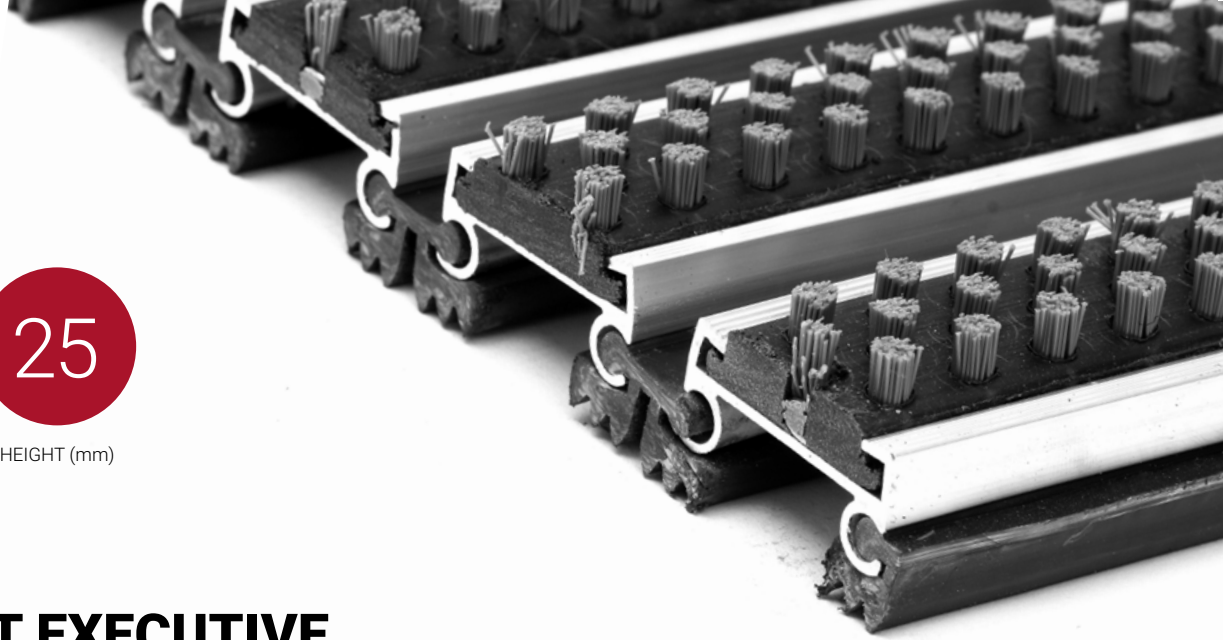

ZONE

HEIGHT (mm)

STILMAT EXECUTIVE

Lux Brush - open

Code: EOB

EXECUTIVE aludoormat from STILMAT is a top value deal. Like its name says, successful executive doormat, "budget-friendly", which meets the basic characteristics of similar Stilmat models. It is a modern design aluminum doormat, with 25 mm height. Standard space between profiles guarantee to collect dirt. Ideal for medium pit depth for picking up coarse dirt. The thorough brushes for an extra cleaning effect. Suitable for outdoor use, for entrances with normal visitor frequency. Imagine your impressive entrance with EXECUTIVE STILMAT doormat.

Ideal for: Coarse dirt

The weather-proof solution

Roll-over and drive-over capability: Wheelchairs, Prams, Hand and Light shopping trolleys

Aluminum coating: Fully anodized

Logo options: Logo engraving

STILMAT EXECUTIVE

Lux Brush - open

Code: EOB

Model	EXECUTIVE (Lux Brush)
Tread surface (inlay):	Lux brushes recessed, robust. Weather-proof
Colors:	Black, Grey
Ideal for	Coarse dirt
Version	Open system
Code	EOB
Approx. height (mm)	25
Entrance position	Outdoors
Zones: I – II – III	Zone: I
Load	Normal
Footfall	Daily footfall up to 1000
Roll-over and drive-over capability:	Wheelchairs, Prams, Hand and Light shopping trolleys
Support chassis	Made from rigid aluminum with rubber sound insulation underlay
Aluminum material thickness (mm)	1.0
Connection	Strong and flexible PVC connection strip, the entire width
Standard profile clearance approx. (mm)	4.5 mm
Slip resistance	R 13 slip resistance as per DIN 51130
Max width/profile length for each individual section (mm):	6000
Max depth/walking depth for individual units (mm):	Any
Mat divisions as per factory standards or customer specifications	Recommended maximum mat weight of 45 kg
Depth for individual units (mm):	Cca 25
Stationary load kg/100cm ²	1500
Weight (kg/m ²)	Cca 12
Logo options	Logo engraving
Contact	STILMAT