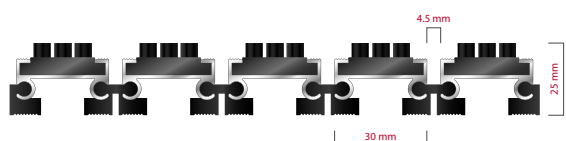

EXECUTIVE aludoormat from STILMAT is a top value deal. Like its name says, successful executive doormat, "budget-friendly", which meets the basic characteristics of similar Stilmat models. It is a modern design aluminum doormat, with 25 mm height. Standard space between profiles guarantee to collect dirt. Ideal for medium pit depth for picking up coarse dirt. The thorough brushes for an extra cleaning effect. Suitable for outdoor use, for entrances with normal visitor frequency. Imagine your impressive entrance with EXECUTIVE STILMAT doormat.

Ideal for: Coarse dirt

The weather-proof solution

Roll-over and drive-over capability: Wheelchairs, Prams, Hand and Light shopping trolleys

Aluminum coating: Fully anodized

Logo options: Logo engraving