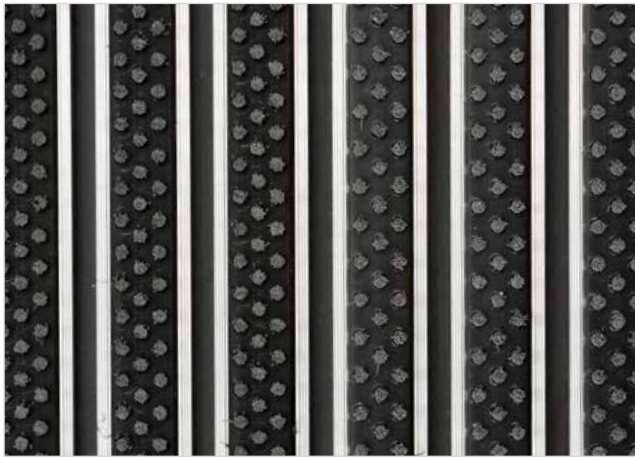

ZONE

HEIGHT (mm)

STILMAT EXECUTIVE

Lux Brush - open

Code: EOB

EXECUTIVE aludoormat from STILMAT is a top value deal. Like its name says, successful executive doormat, "budget-friendly", which meets the basic characteristics of similar Stilmat models. It is a modern design aluminum doormat, with 25 mm height. Standard space between profiles guarantee to collect dirt. Ideal for medium pit depth for picking up coarse dirt. The thorough brushes for an extra cleaning effect. Suitable for outdoor use, for entrances with normal visitor frequency. Imagine your impressive entrance with EXECUTIVE STILMAT doormat.

Ideal for: Coarse dirt

The weather-proof solution

Roll-over and drive-over capability: Wheelchairs, Prams, Hand and Light shopping trolleys

Aluminum coating: Fully anodized

Logo options: Logo engraving

STILMAT EXECUTIVE

Lux Brush - open

Code: EOB

Model	EXECUTIVE (Lux Brush)
Tread surface (inlay):	Lux brushes recessed, robust. Weather-proof
Colors:	Black, Grey
Ideal for	Coarse dirt
Version	Open system
Code	EOB
Approx. height (mm)	25
Entrance position	Outdoors
Zones: I – II – III	Zone: I
Load	Normal
Footfall	Daily footfall up to 1000
Roll-over and drive-over capability:	Wheelchairs, Prams, Hand and Light shopping trolleys
Support chassis	Made from rigid aluminum with rubber sound insulation underlay
Aluminum material thickness (mm)	1.0
Connection	Strong and flexible PVC connection strip, the entire width
Standard profile clearance approx. (mm)	4.5 mm
Slip resistance	R 13 slip resistance as per DIN 51130
Max width/profile length for each individual section (mm):	6000
Max depth/walking depth for individual units (mm):	Any
Mat divisions as per factory standards or customer specifications	Recommended maximum mat weight of 45 kg
Depth for individual units (mm):	Cca 25
Stationary load kg/100cm ²	1500
Weight (kg/m ²)	Cca 12
Logo options	Logo engraving
Contact	STILMAT