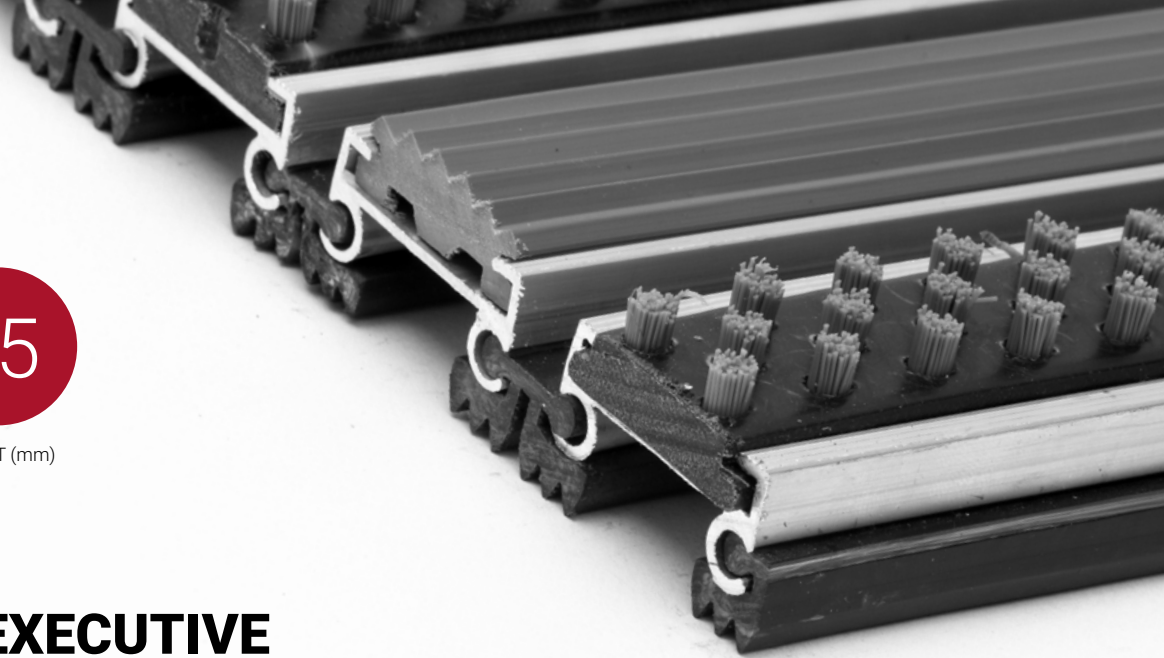

ZONE

HEIGHT (mm)

STILMAT EXECUTIVE

Lux Brush/Rubber - open

Code: EOBR

EXECUTIVE aludoormat from STILMAT is a top value deal. Like its name says, successful executive doormat, "budget-friendly", which meets the basic characteristics of similar Stilmat models. It is a modern design aluminum doormat, with 25 mm height. Standard space between profiles guarantee to collect dirt. Ideal for medium pit depth for picking up coarse dirt. The thorough brushes for an extra cleaning effect and profiled rubber inserts. Suitable for outdoor use, for entrances with normal visitor frequency. Imagine your impressive entrance with EXECUTIVE STILMAT doormat.

STILMAT EXECUTIVE

Lux Brush/Rubber - open

Code: EOBR

Model	EXECUTIVE (Lux Brush & Rubber)
Tread surface (inlay):	Lux brushes recessed, robust and profiled rubber inserts.Weather-proof
Ideal for	Coarse dirt
Colors:	Black, Grey, Brown...
Version	Open system
Code	EOBR
Approx. height (mm)	25
Entrance position	Outdoors
Zones: I – II – III	Zone: I
Load	Normal
Footfall	Daily footfall up to 1000
Roll-over and drive-over capability:	Wheelchairs, Prams, Hand and Light shopping trolleys
Support chassis	Made from rigid aluminum with rubber sound insulation underlay
Aluminum material thickness (mm)	1.0
Connection	Strong and flexible PVC connection strip, the entire width
Standard profile clearance approx. (mm)	4.5 mm
Slip resistance	R 10 slip resistance as per DIN 51130
Max width/profile length for each individual section (mm):	6000
Max depth/walking depth for individual units (mm):	Any
Mat divisions as per factory standards or customer specifications	Recommended maximum mat weight of 45 kg
Depth for individual units (mm):	Cca 25
Stationary load kg/100cm ²	1500
Weight (kg/m ²)	Cca 20
Logo options	Logo engraving
Contact	STILMAT