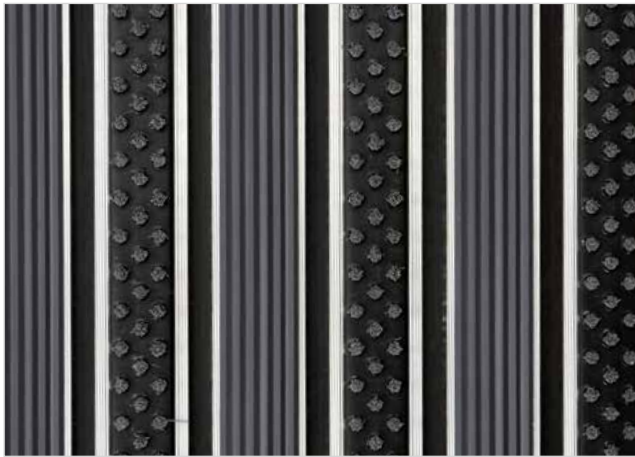

ZONE

HEIGHT (mm)

STILMAT EXECUTIVE

Lux Brush/Rubber - open

Code: EOBR

EXECUTIVE aludoormat from STILMAT is a top value deal. Like its name says, successful executive doormat, "budget-friendly", which meets the basic characteristics of similar Stilmat models. It is a modern design aluminum doormat, with 25 mm height. Standard space between profiles guarantee to collect dirt. Ideal for medium pit depth for picking up coarse dirt. The thorough brushes for an extra cleaning effect and profiled rubber inserts. Suitable for outdoor use, for entrances with normal visitor frequency. Imagine your impressive entrance with EXECUTIVE STILMAT doormat.

STILMAT EXECUTIVE

Lux Brush/Rubber - open

Code: EOBR

Model	EXECUTIVE (Lux Brush & Rubber)
Tread surface (inlay):	Lux brushes recessed, robust and profiled rubber inserts.Weather-proof
Ideal for	Coarse dirt
Colors:	Black, Grey, Brown...
Version	Open system
Code	EOBR
Approx. height (mm)	25
Entrance position	Outdoors
Zones: I – II – III	Zone: I
Load	Normal
Footfall	Daily footfall up to 1000
Roll-over and drive-over capability:	Wheelchairs, Prams, Hand and Light shopping trolleys
Support chassis	Made from rigid aluminum with rubber sound insulation underlay
Aluminum material thickness (mm)	1.0
Connection	Strong and flexible PVC connection strip, the entire width
Standard profile clearance approx. (mm)	4.5 mm
Slip resistance	R 10 slip resistance as per DIN 51130
Max width/profile length for each individual section (mm):	6000
Max depth/walking depth for individual units (mm):	Any
Mat divisions as per factory standards or customer specifications	Recommended maximum mat weight of 45 kg
Depth for individual units (mm):	Cca 25
Stationary load kg/100cm ²	1500
Weight (kg/m ²)	Cca 20
Logo options	Logo engraving
Contact	STILMAT