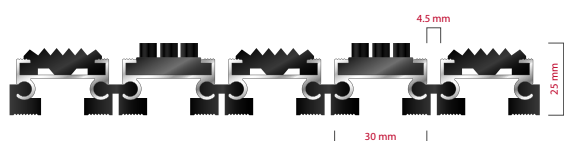

ZONE

HEIGHT (mm)

STILMAT EXECUTIVE

Lux Brush/Rubber - open

Code: EOBR

EXECUTIVE aludoormat from STILMAT is a top value deal. Like its name says, successful executive doormat, "budget-friendly", which meets the basic characteristics of similar Stilmat models. It is a modern design aluminum doormat, with 25 mm height. Standard space between profiles guarantee to collect dirt. Ideal for medium pit depth for picking up coarse dirt. The thorough brushes for an extra cleaning effect and profiled rubber inserts. Suitable for outdoor use, for entrances with normal visitor frequency. Imagine your impressive entrance with EXECUTIVE STILMAT doormat.

STILMAT EXECUTIVE

Lux Brush/Rubber - open

Code: EOBR

Model	EXECUTIVE (Lux Brush & Rubber)
Tread surface (inlay):	Lux brushes recessed, robust and profiled rubber inserts.Weather-proof
Ideal for	Coarse dirt
Colors:	Black, Grey, Brown...
Version	Open system
Code	EOBR
Approx. height (mm)	25
Entrance position	Outdoors
Zones: I – II – III	Zone: I
Load	Normal
Footfall	Daily footfall up to 1000
Roll-over and drive-over capability:	Wheelchairs, Prams, Hand and Light shopping trolleys
Support chassis	Made from rigid aluminum with rubber sound insulation underlay
Aluminum material thickness (mm)	1.0
Connection	Strong and flexible PVC connection strip, the entire width
Standard profile clearance approx. (mm)	4.5 mm
Slip resistance	R 10 slip resistance as per DIN 51130
Max width/profile length for each individual section (mm):	6000
Max depth/walking depth for individual units (mm):	Any
Mat divisions as per factory standards or customer specifications	Recommended maximum mat weight of 45 kg
Depth for individual units (mm):	Cca 25
Stationary load kg/100cm ²	1500
Weight (kg/m ²)	Cca 20
Logo options	Logo engraving
Contact	STILMAT